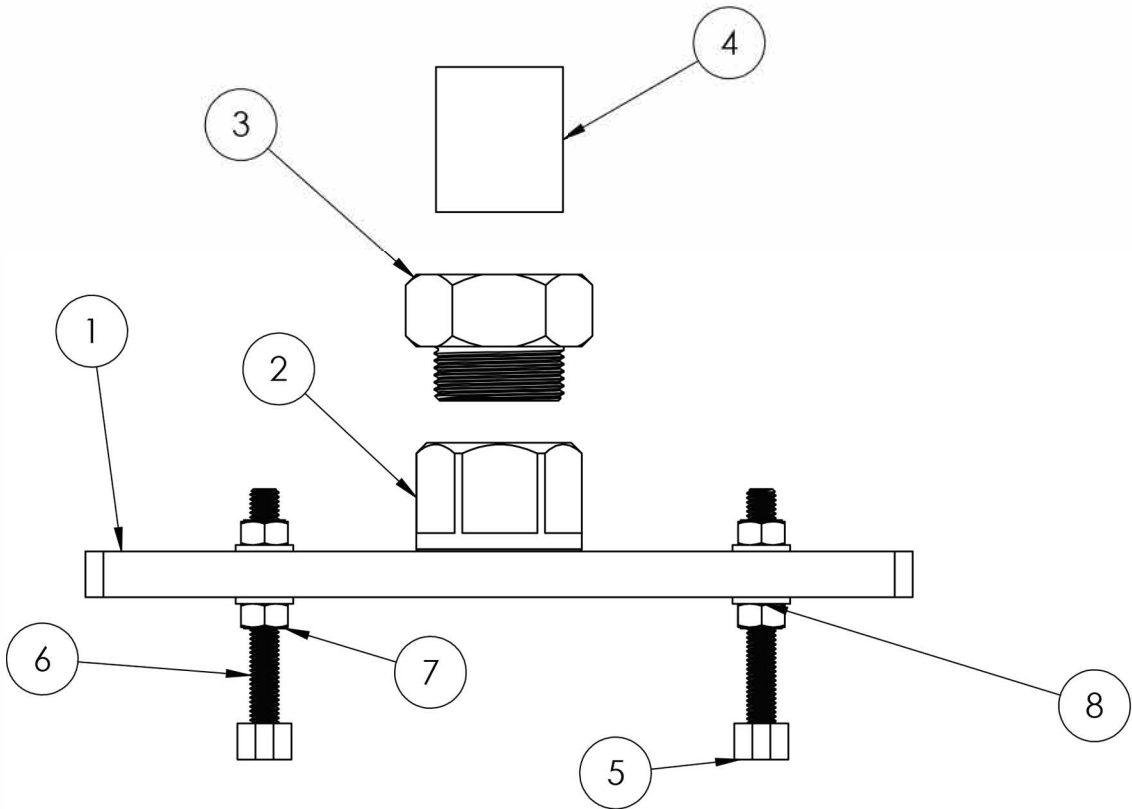

OUTBOARD SPECIALTY TOOLS

ITEM NO.	PART NUMBER	DESCRIPTION	QTY.
1	Gearcase baseplate	Gearcase Baseplate	1
2	OST-0024.002	Extension	1
3	OST-0024.003	Seperator	1
4	OST-0024.004.1 - Spacer	Spacer	1
5	Offset block_v2	Gearcase Offset Block	2
6	1078N28		2
7	90591A161		4
8	91166A270		4