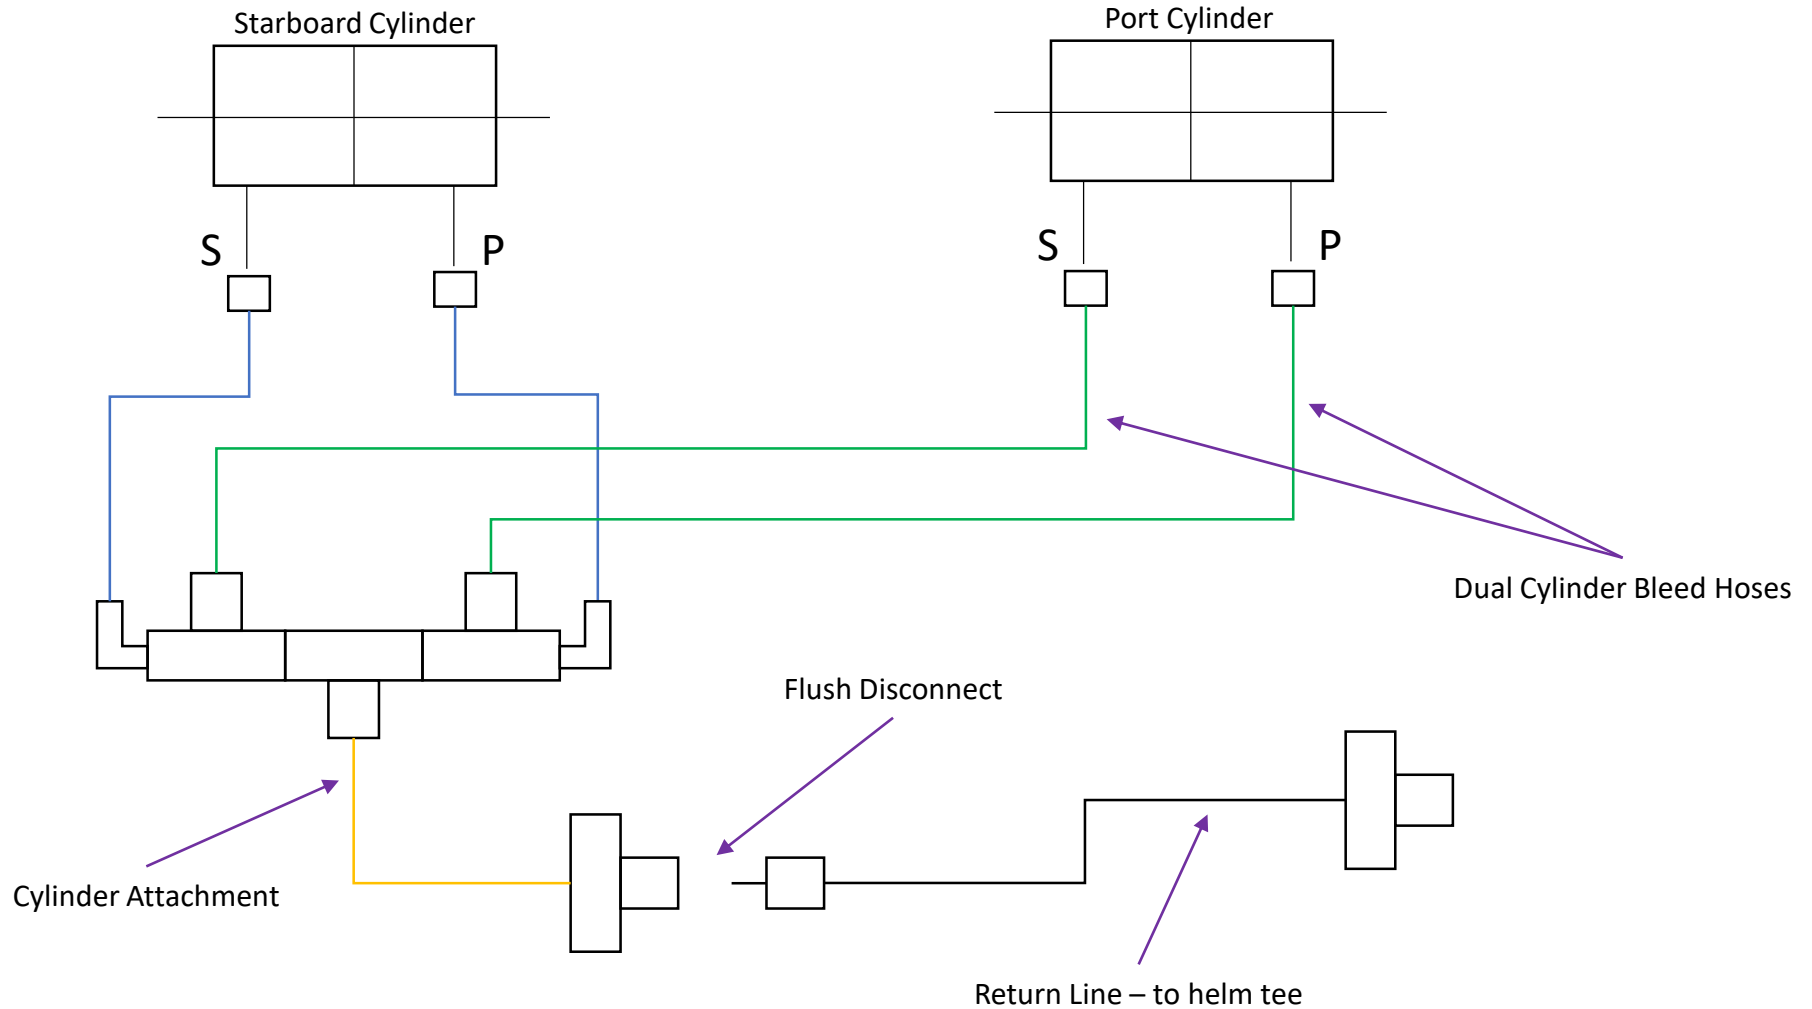

BUBBLE PURGE PRO SC HOSE ROUTING SCHEMATIC

THE INFORMATION CONTAINED IN THIS DRAWING IS THE SOLE PROPERTY OF OUTBOARD SPECIALTY TOOLS. ANY REPRODUCTION IN PART OR AS A WHOLE WITHOUT THE WRITTEN PERMISSION OF OUTBOARD SPECIALTY TOOLS IS PROHIBITED.

	DRAWN BY: DW	REVISION: 1
SCALE: N/A	DATE: 09.10.19	SHEET 1:1

BUBBLE PURGE PRO DC HOSE ROUTING SCHEMATIC

THE INFORMATION CONTAINED IN THIS DRAWING IS THE SOLE PROPERTY OF OUTBOARD SPECIALTY TOOLS. ANY REPRODUCTION IN PART OR AS A WHOLE WITHOUT THE WRITTEN PERMISSION OF OUTBOARD SPECIALTY TOOLS IS PROHIBITED.

	DRAWN BY: DW	REVISION: 1
SCALE: N/A	DATE: 09.10.19	SHEET 1:1