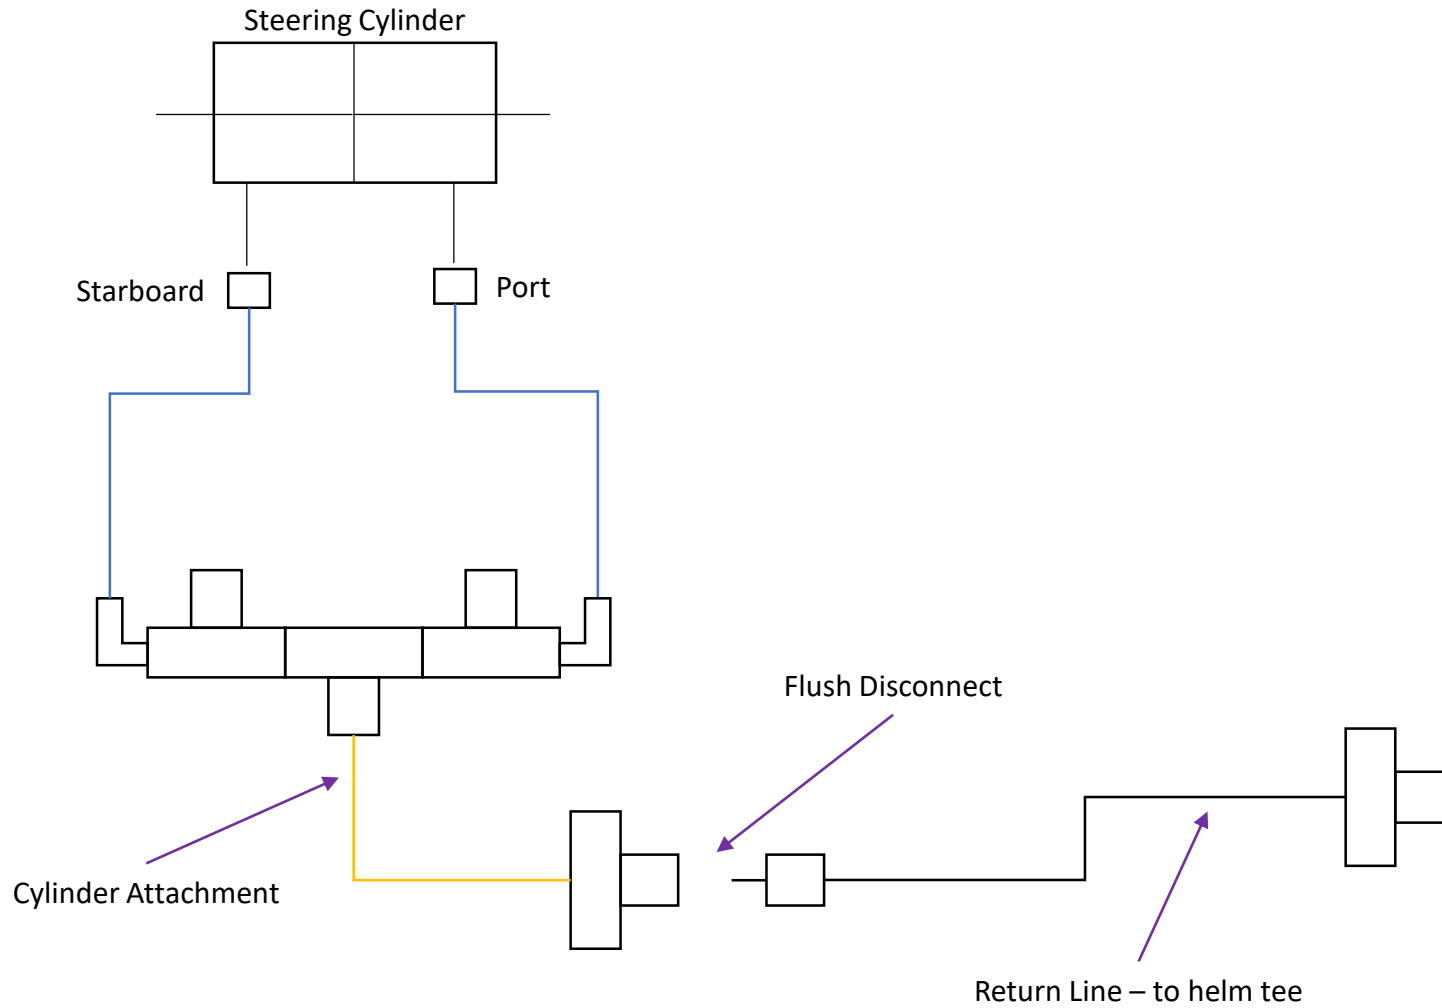

BUBBLE PURGE PRO SC HOSE ROUTING SCHEMATIC

THE INFORMATION CONTAINED IN THIS DRAWING IS THE SOLE PROPERTY OF OUTBOARD SPECIALTY TOOLS. ANY REPRODUCTION IN PART OR AS A WHOLE WITHOUT THE WRITTEN PERMISSION OF OUTBOARD SPECIALTY TOOLS IS PROHIBITED.

	DRAWN BY: DW	REVISION: 1
SCALE: N/A	DATE: 09.10.19	SHEET 1:1

BUBBLE PURGE PRO DC HOSE ROUTING SCHEMATIC

THE INFORMATION CONTAINED IN THIS DRAWING IS THE SOLE PROPERTY OF OUTBOARD SPECIALTY TOOLS. ANY REPRODUCTION IN PART OR AS A WHOLE WITHOUT THE WRITTEN PERMISSION OF OUTBOARD SPECIALTY TOOLS IS PROHIBITED.

	DRAWN BY: DW	REVISION: 1
SCALE: N/A	DATE: 09.10.19	SHEET 1:1